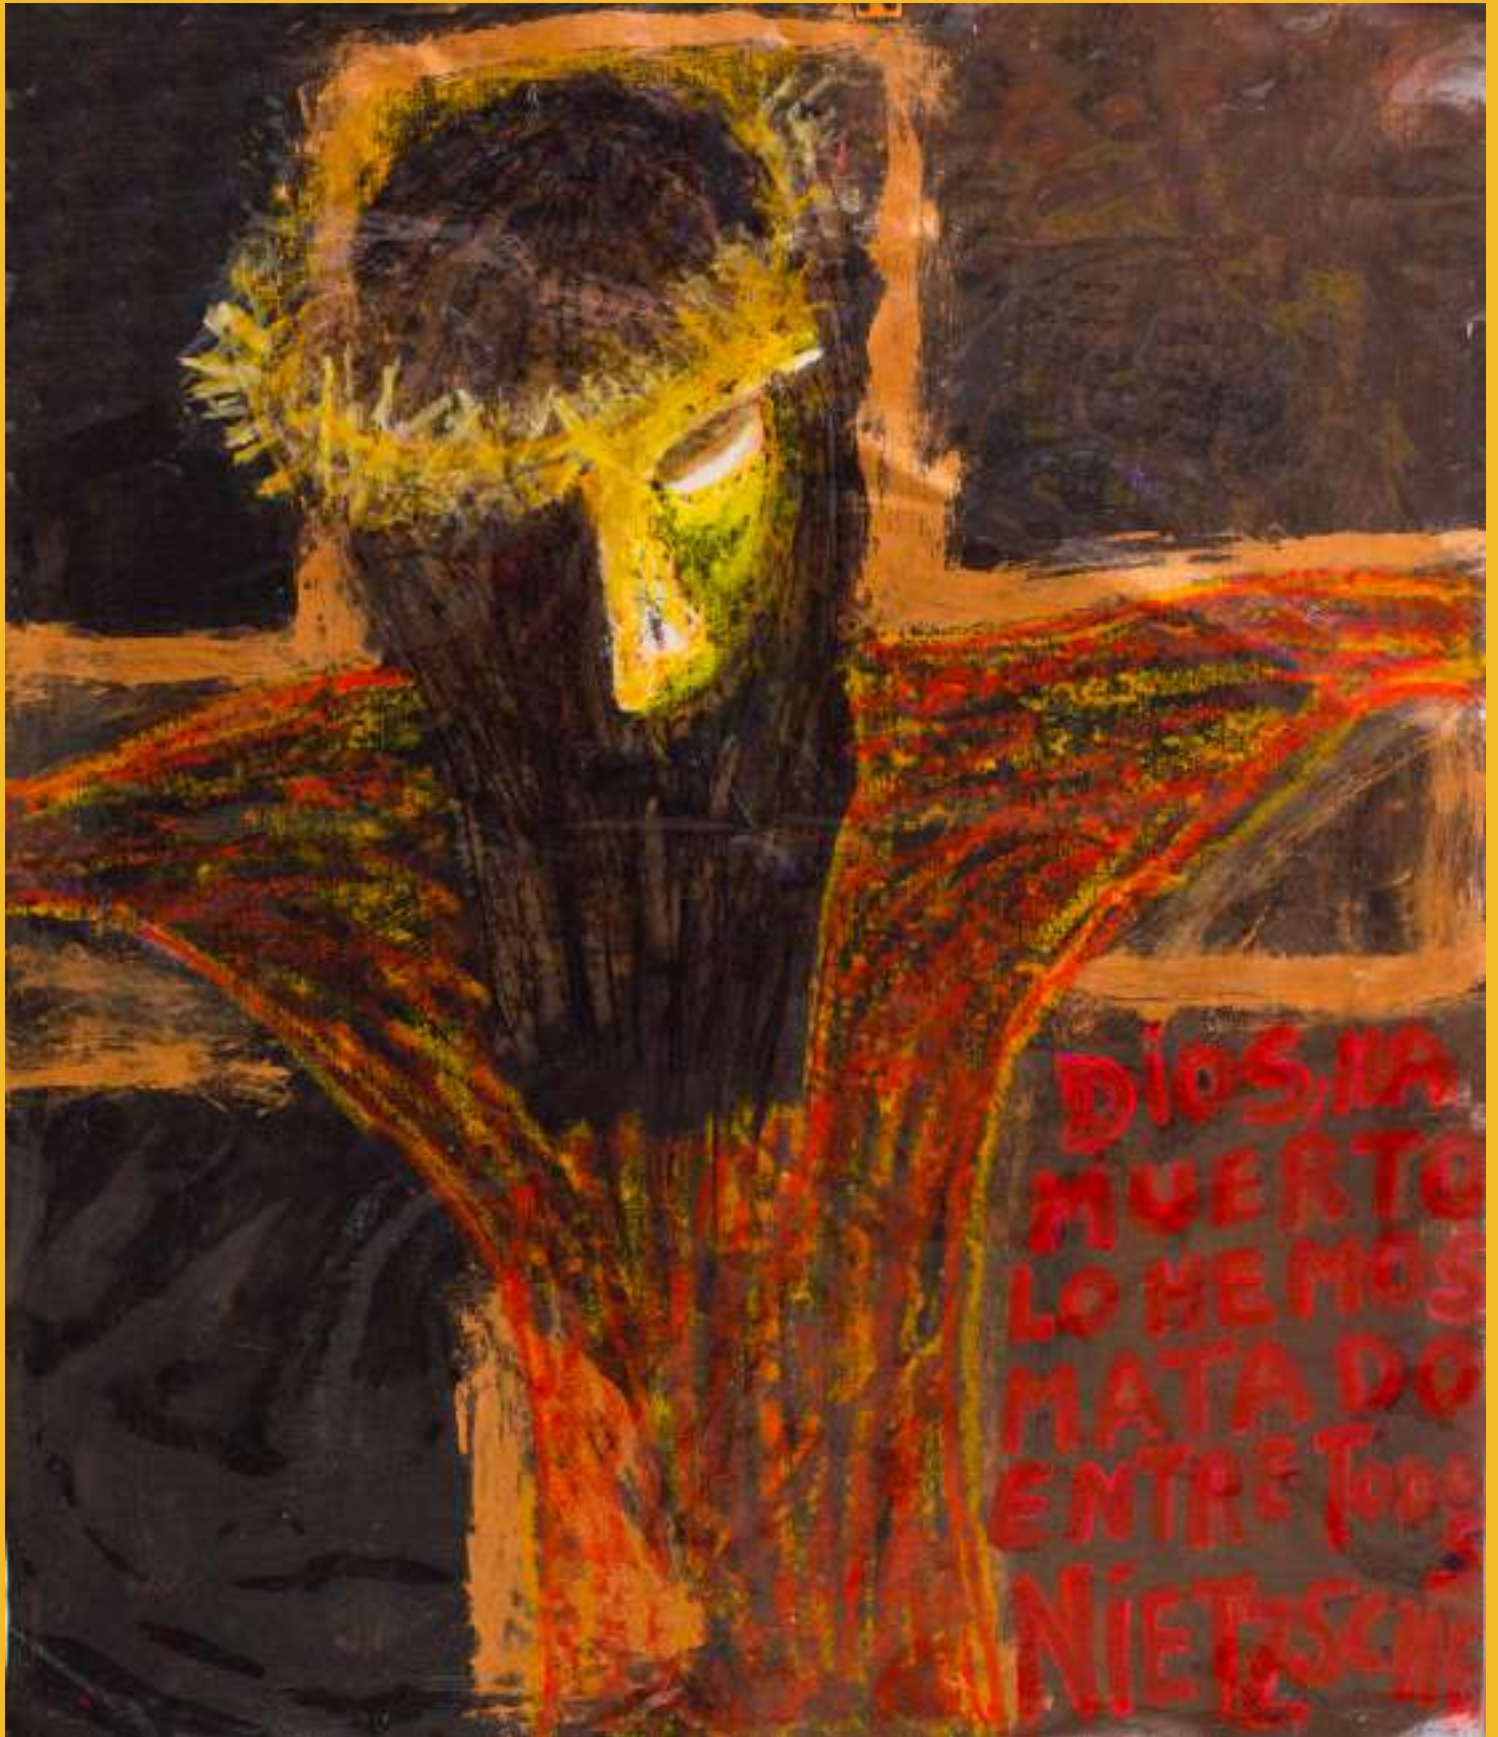

An abstract painting with a central dark vertical stripe. The left side features a mix of green and blue, while the right side is dominated by red and orange. The bottom half shows a transition to blue and yellow. The overall style is expressive and textured.

DESDE
EL OTRO
LADO DEL
MUNDO

FROM
THE OTHER
SIDE OF THE
WORLD

HUMBERTO
POIDOMANI

36 x 48 inches

36 x 48 inches

2021

HUMBERTO POIDOMANI

36 x 48 inches

30 x 36 inches

27 x 36 inches

24 x 40 inches

26 x 50 inches

26 x 50 inches

18 x 23 inches

26 x 50 inches

30 x 36 inches