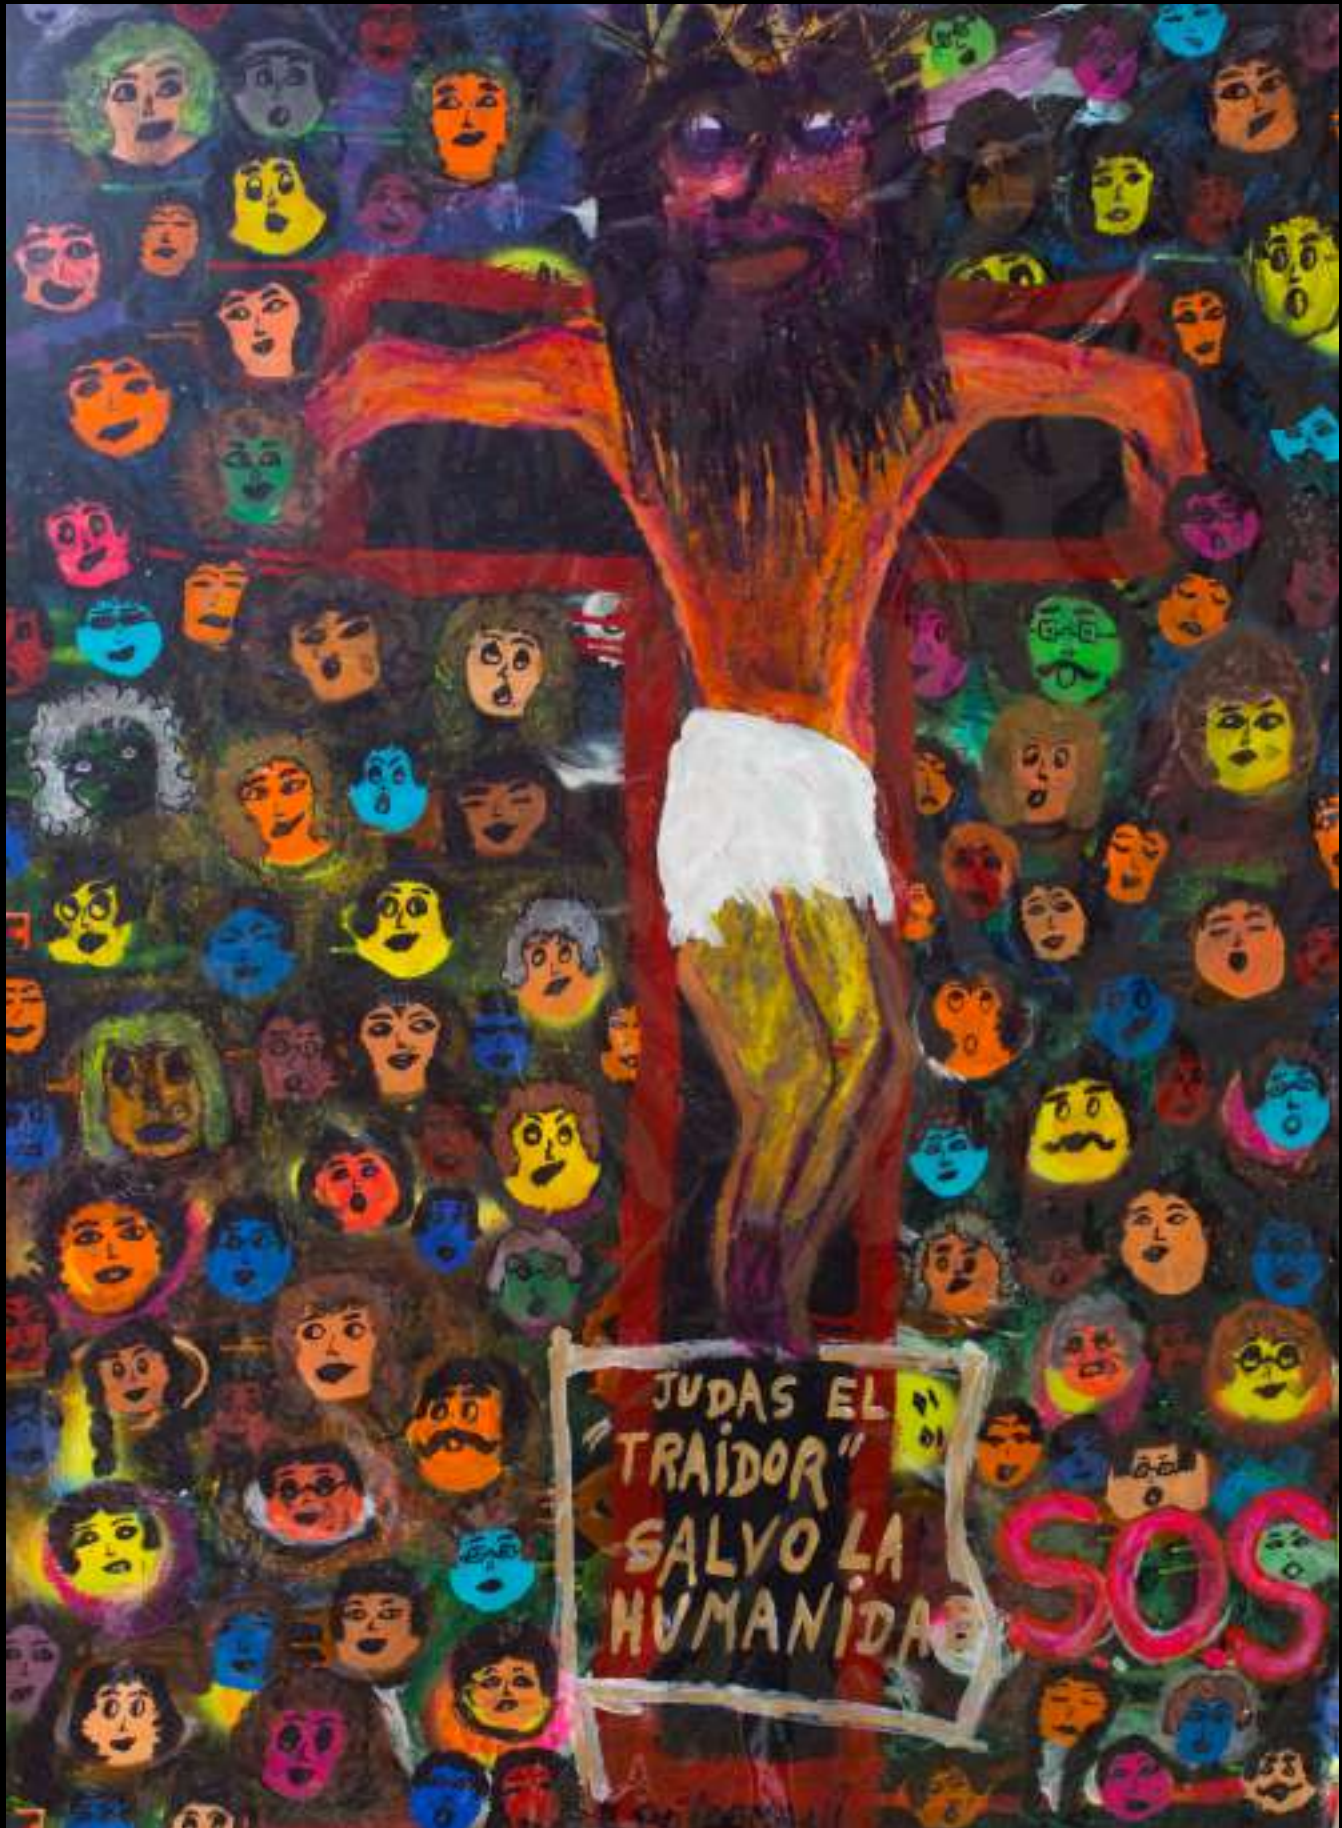

30 x 36 inches