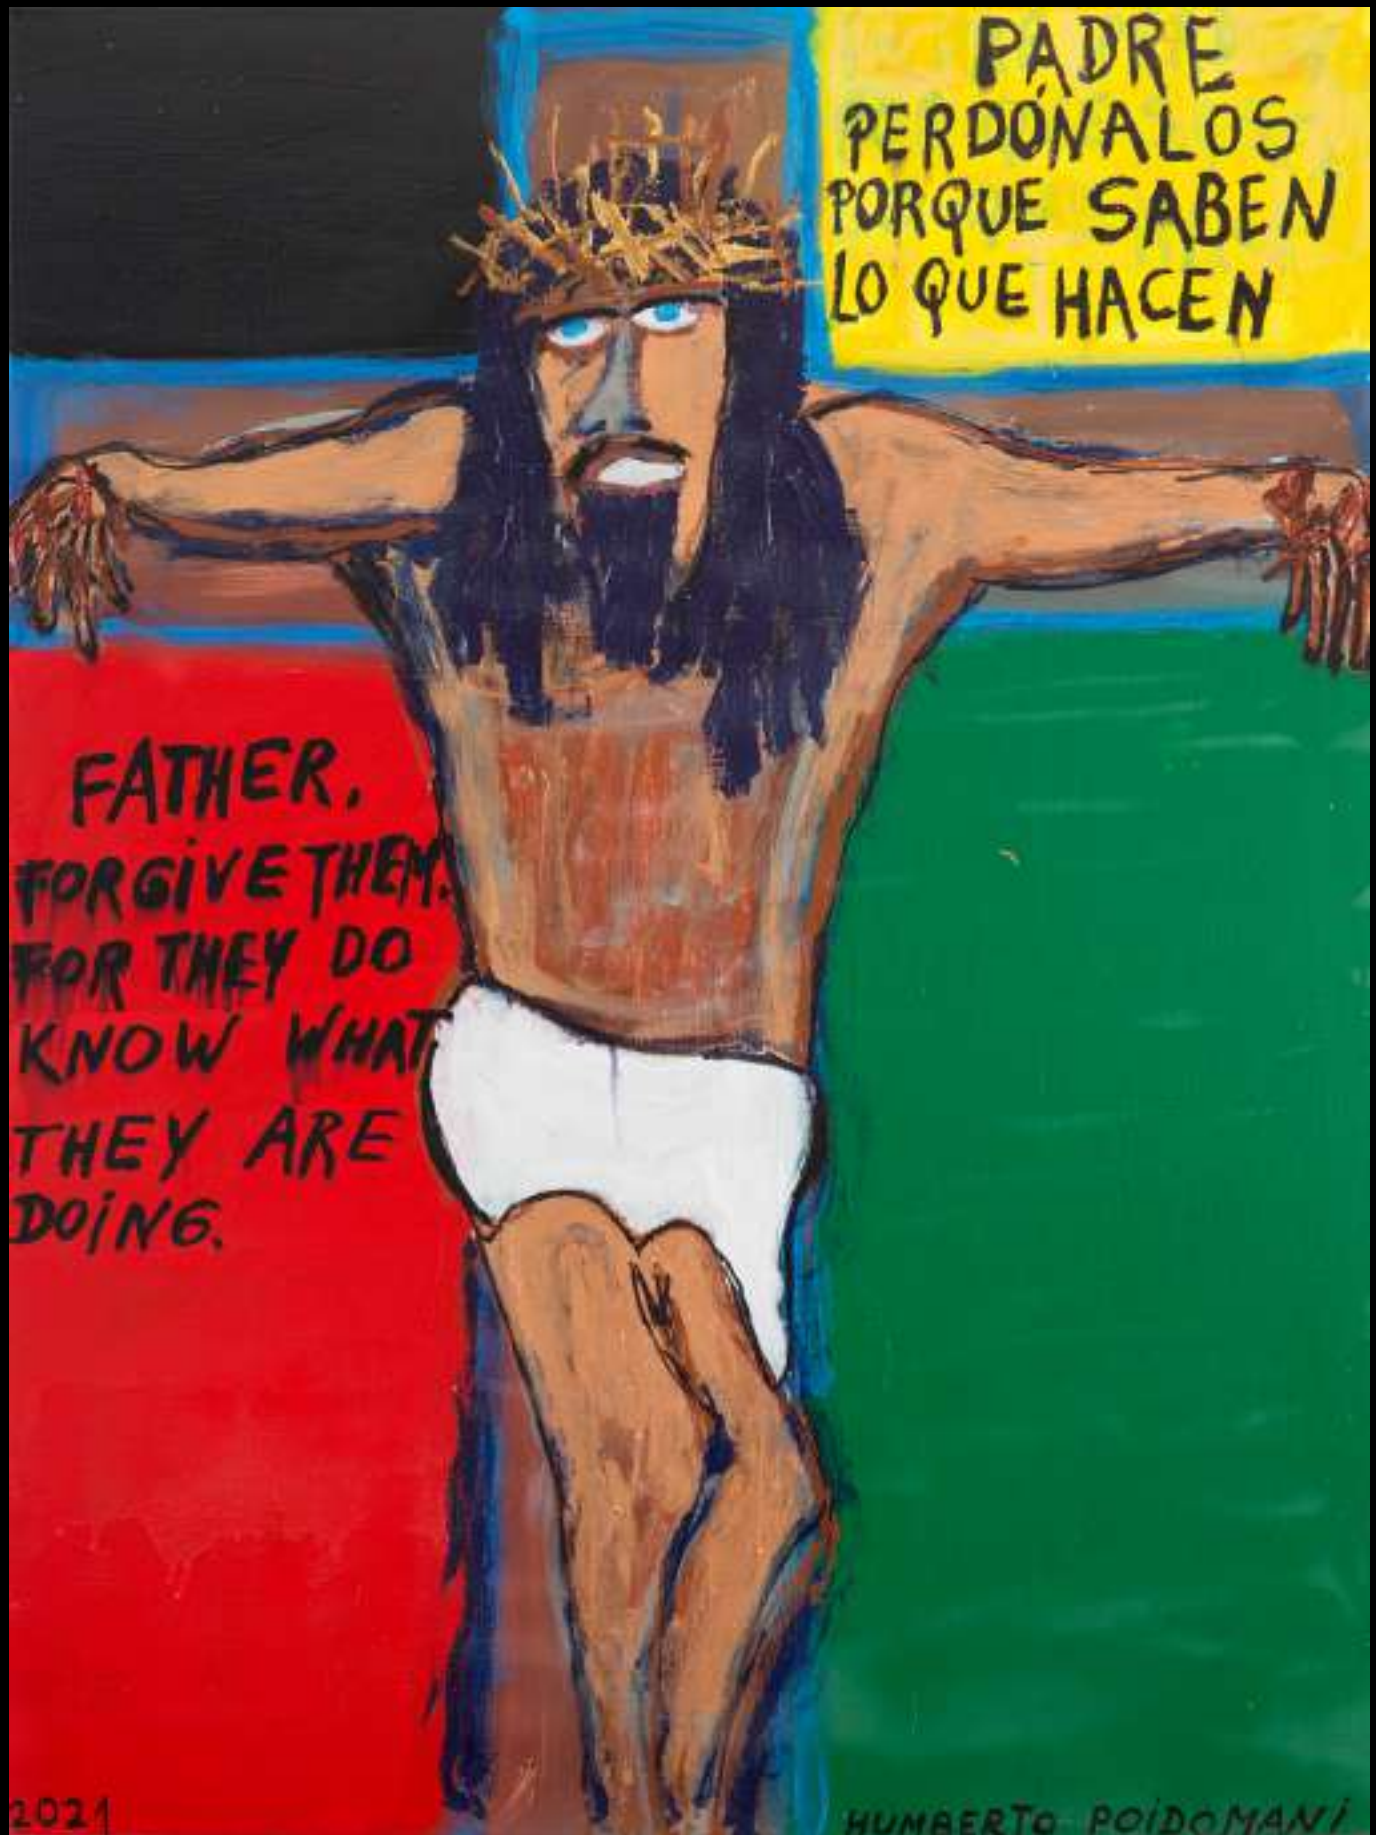

An abstract painting with a central dark vertical stripe. The left side features a mix of green and blue, while the right side is dominated by red and orange. The bottom half shows a transition to blue and yellow. The overall style is expressive and textured.

DESDE
EL OTRO
LADO DEL
MUNDO

FROM
THE OTHER
SIDE OF THE
WORLD

HUMBERTO
POIDOMANI

36 x 48 inches

36 x 48 inches

2021

HUMBERTO POIDOMANI

36 x 48 inches

1 NO

TACAR NUESTRO PLANETA

9 NO UTILIZARAS LAS REDES SOCIALES PARA MANIPULAR LA MENTE DE LA GENTE

10 NO MENTIRAS DICIENDO LO POLITICAMENTE CORRECTO

La vida es una historia contada por un idiota lleno de ruido y de furia SHAKESPEARE