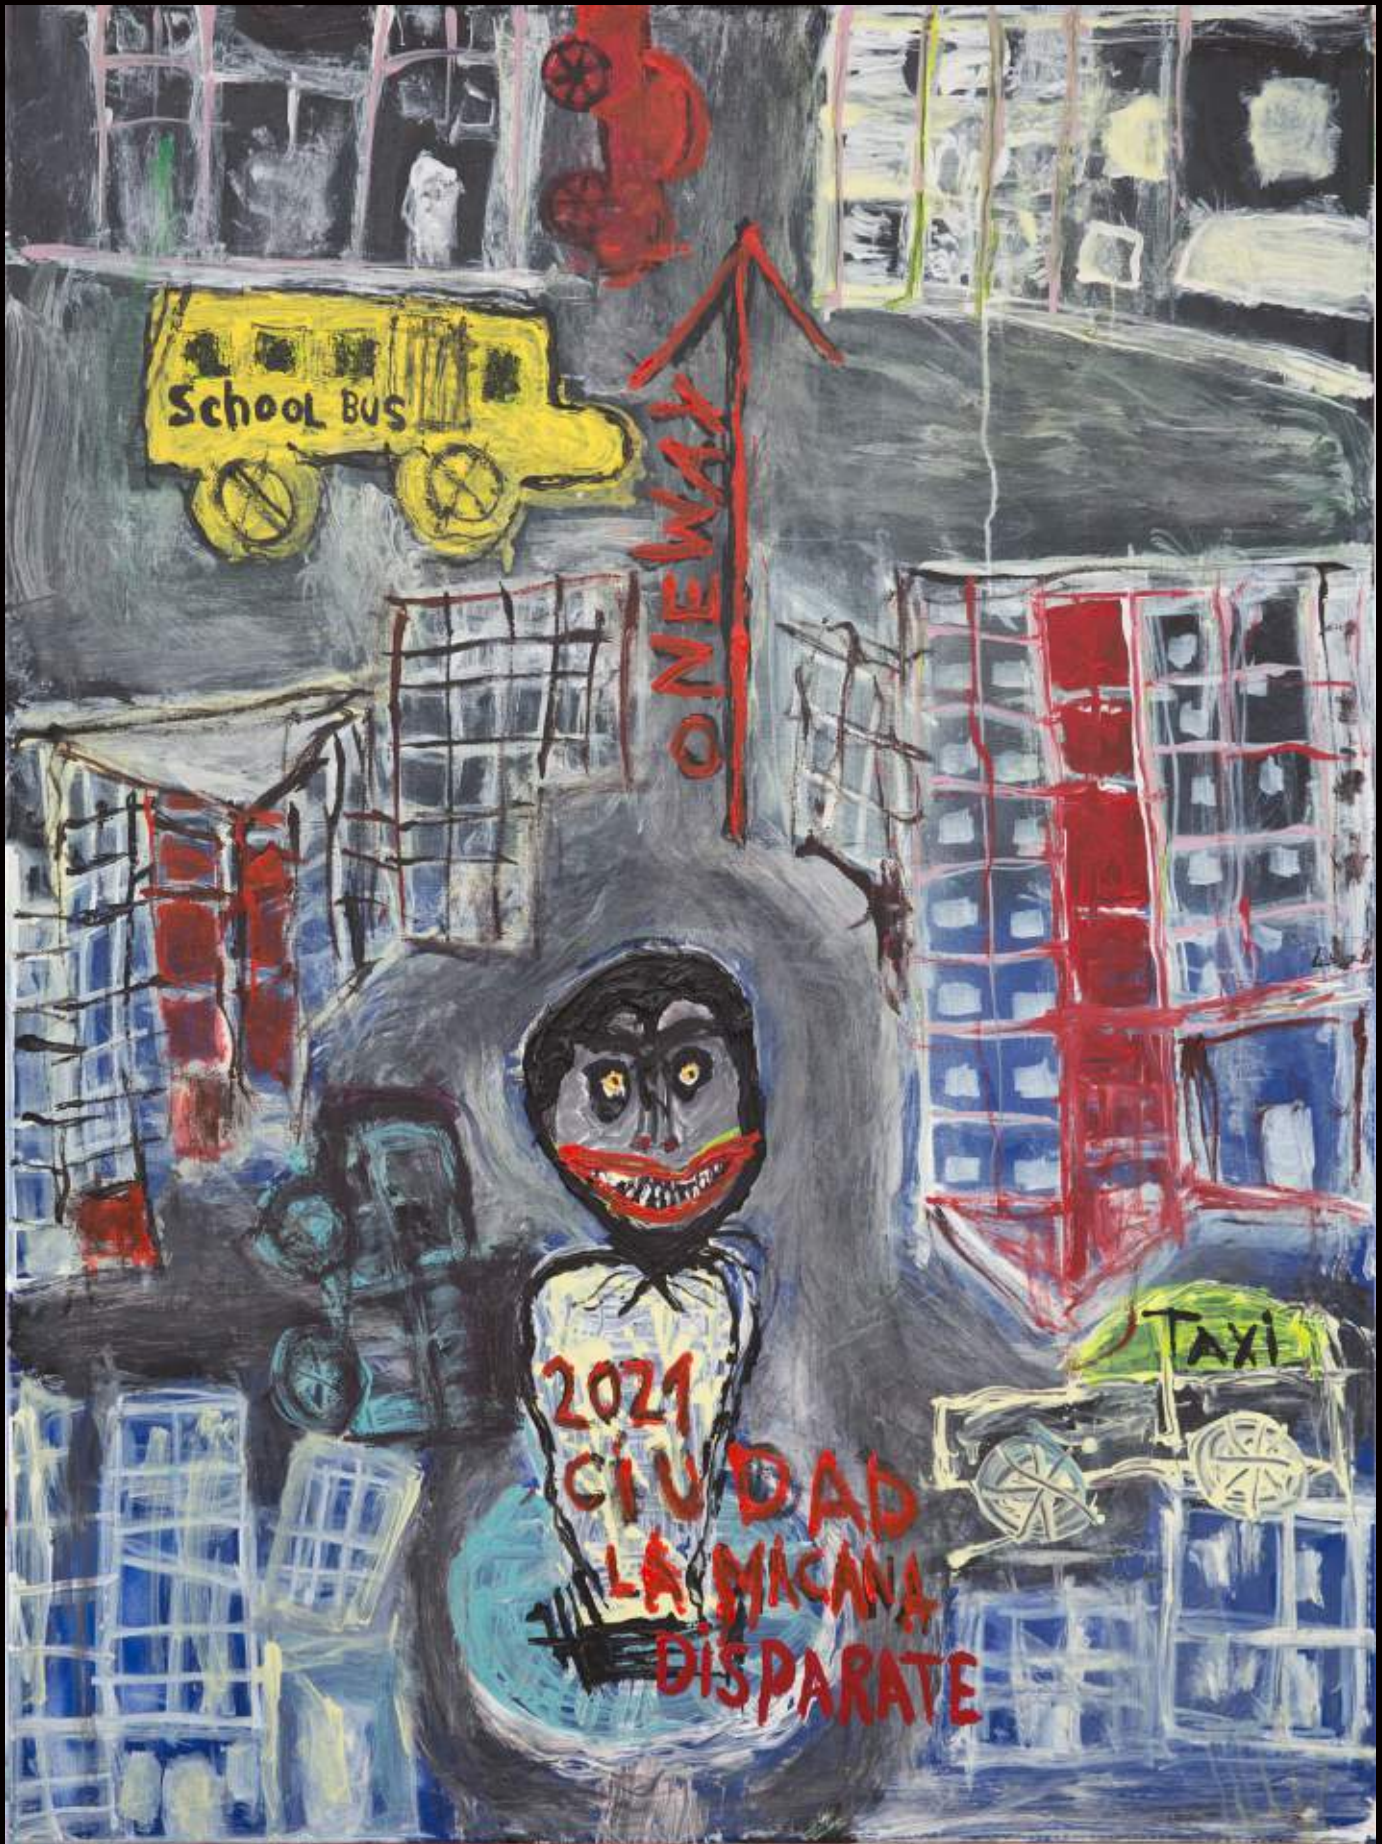

An aerial, top-down view of a multi-lane highway. The road is black with white dashed and solid lane markings. Scattered across the lanes are numerous small, colorful toy cars. Some are yellow school buses with 'School BUS' written on them. Others are purple taxis with 'TAXI' written on them. There are also blue cars, red cars, and a white car with 'TRANSPORTES EL DESFO' on its side. The cars are arranged in a way that suggests traffic flow from the top-left towards the bottom-right. The overall style is that of a pop-art or graphic design illustration.

CITIES

HUMBERTO POIDOMANI

David en la ciudad | Acrylic on Canvas | 60 x 72 inches

Welcome Mr Covid | Acrylic on Canvas | 36 x 48 inches

Mr Covid #4 | Acrylic on Canvas | 36 x 48 inches

Ciudad La Macana Disparate | Acrylic on Canvas | 36 x 48 inches

For Sale | Acrylic on Canvas | 36 x 48 inches

David Black and White | Mixed Media | 39 x 39 inches

David Colors | Mixed Media | 60 x 72 inches

Mr Covid #2 | Acrylic on Canvas | 36 x 48 inches

Mr Covid #3 | Acrylic on Canvas | 36 x 48 inches

King's dreams | Acrylic on Canvas | 60 x 72 inches

La ciudadana ilustre de la Ciudad Autónoma de la Macana | Acrylic on Canvas | 39 x 39 inches

De la Boca a New York | Mixed Media | 80 x 45 inches

CASA
POIDOMANI ART