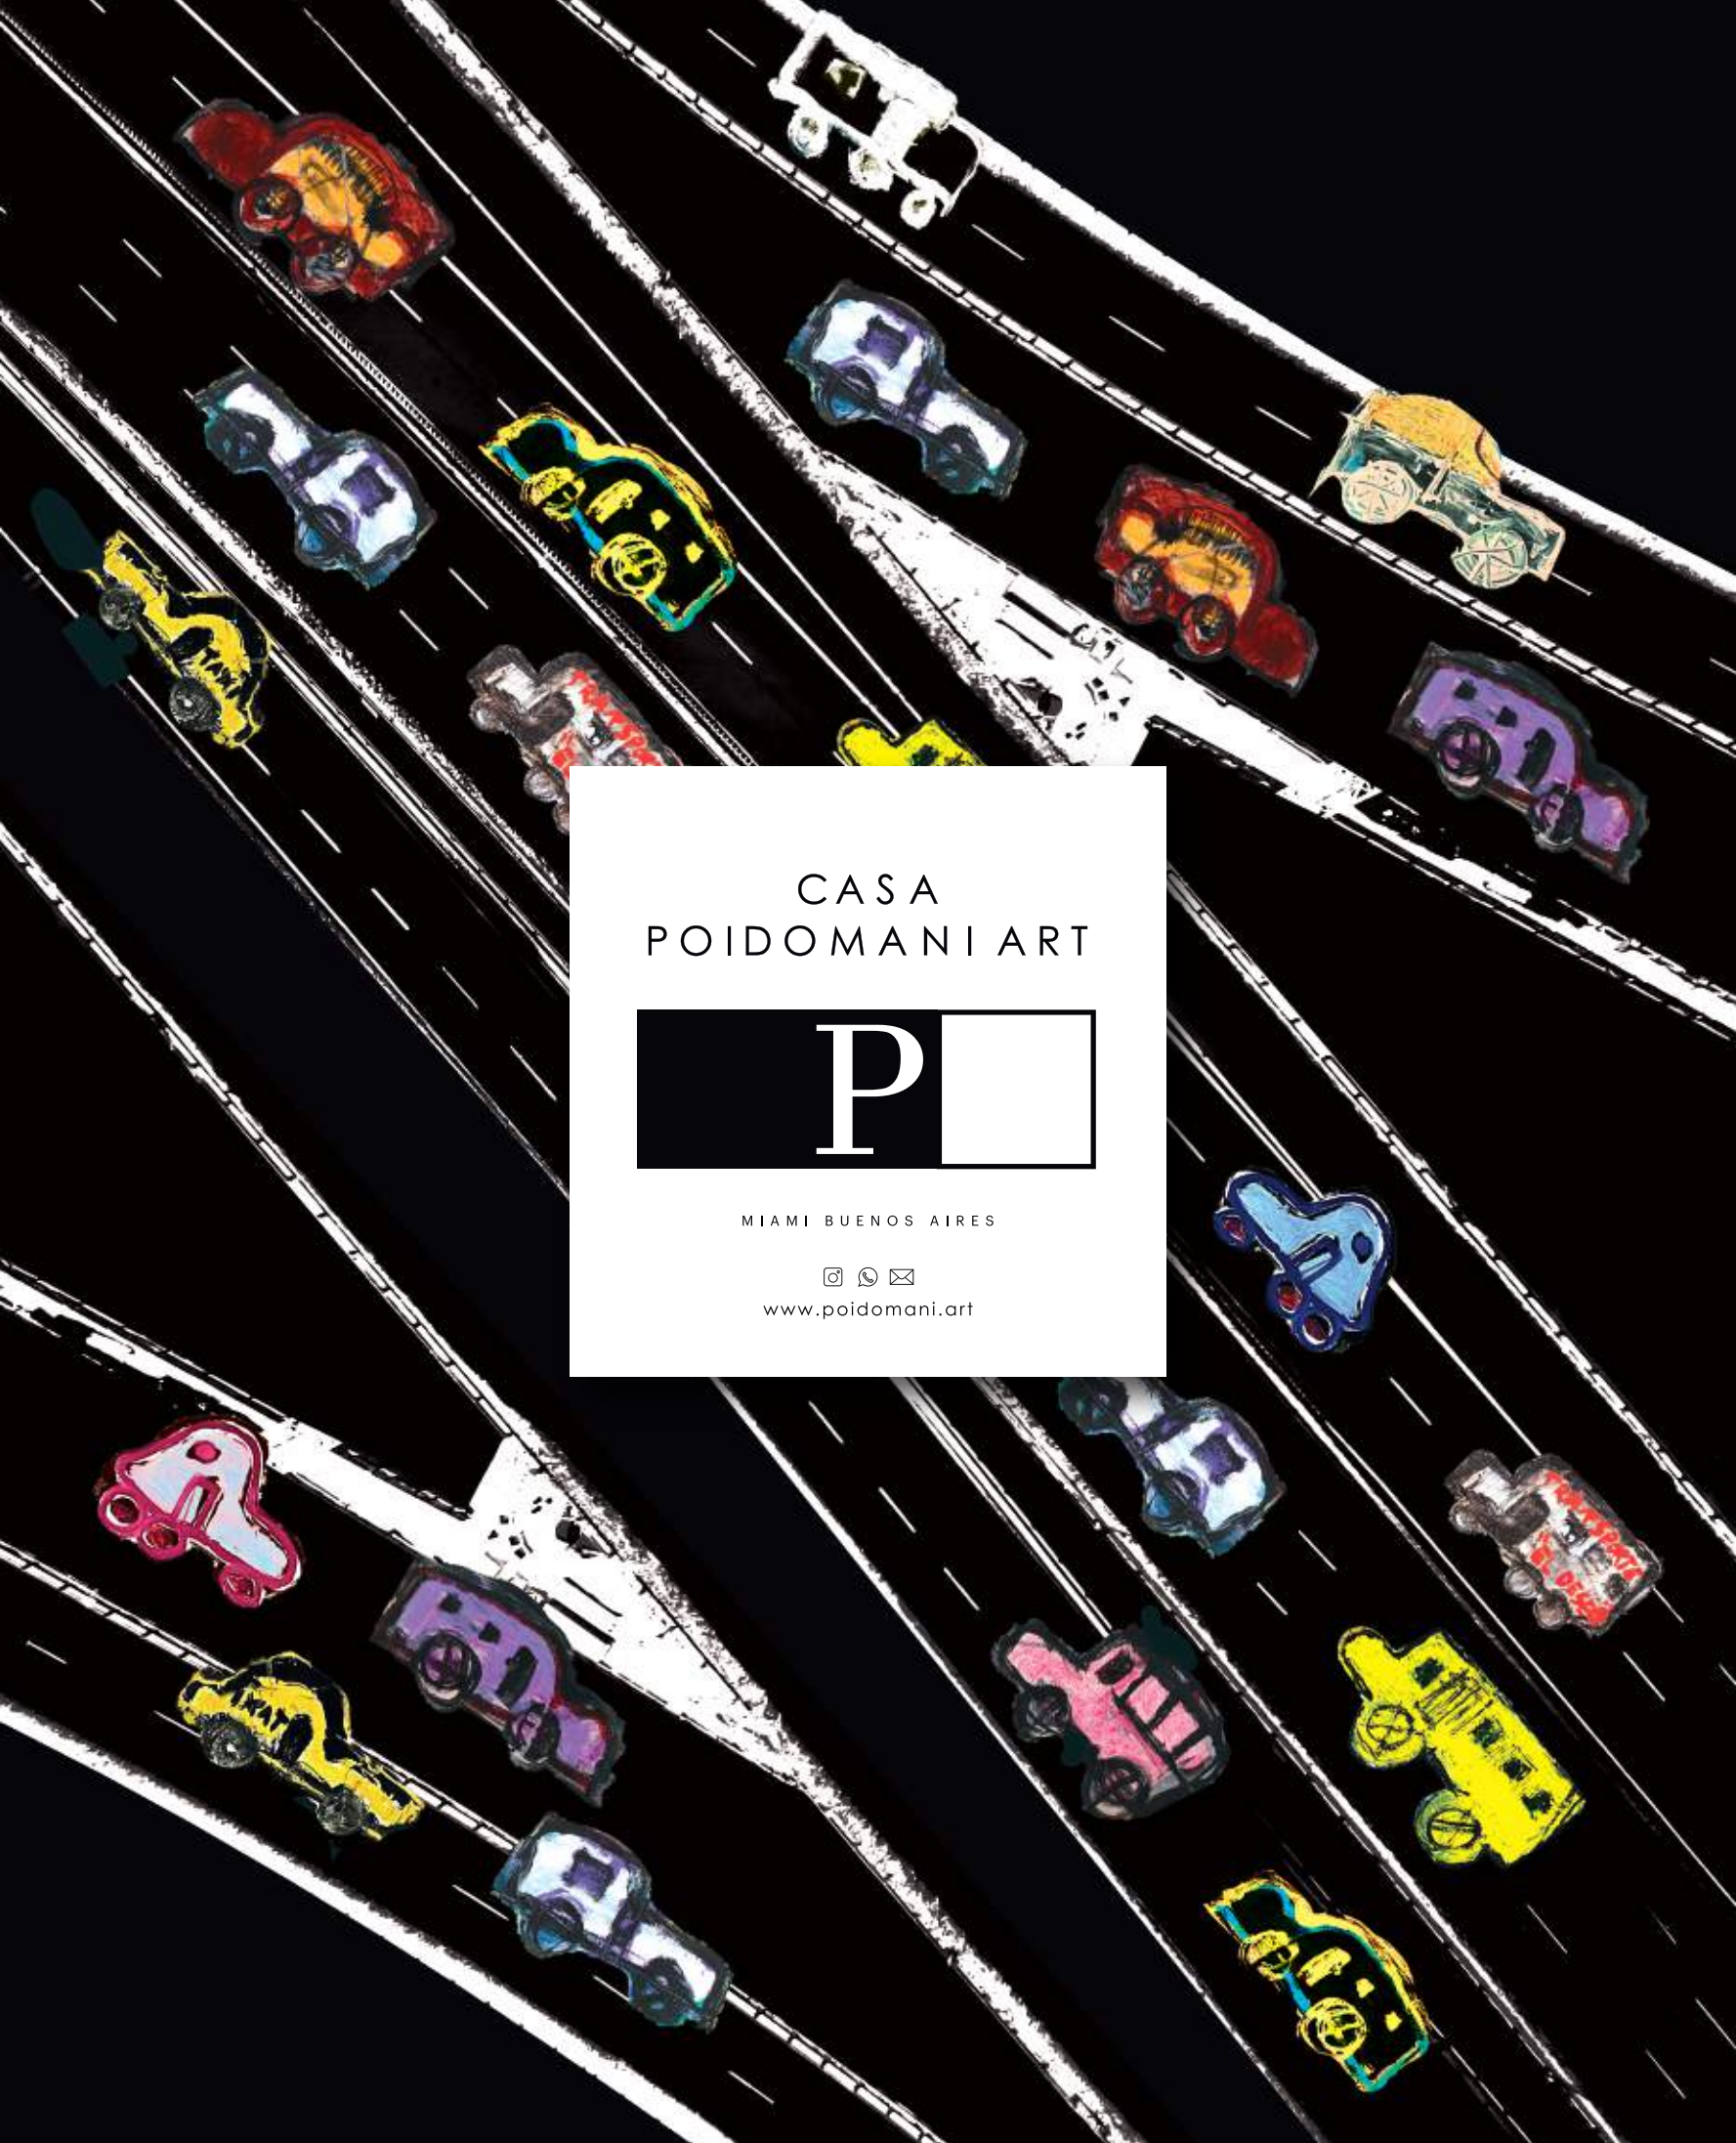

An aerial, top-down view of a multi-lane highway. The road is black with white dashed and solid lane markings. Scattered across the lanes are numerous small, colorful toy cars. Some are yellow school buses with 'School BUS' written on them. Others are purple taxis with 'TAXI' written on them. There are also blue cars, red cars, and a white car with 'TRANSPORTES EL DESFO' on its side. The cars are arranged in a way that suggests traffic flow from the top-left towards the bottom-right. The overall style is that of a pop-art or graphic design illustration.

CITIES

HUMBERTO POIDOMANI

David en la ciudad | Acrylic on Canvas | 60 x 72 inches

Welcome Mr Covid | Acrylic on Canvas | 36 x 48 inches

Mr Covid #4 | Acrylic on Canvas | 36 x 48 inches

Ciudad La Macana Disparate | Acrylic on Canvas | 36 x 48 inches

King's dreams | Acrylic on Canvas | 60 x 72 inches

La ciudadana ilustre de la Ciudad Autónoma de la Macana | Acrylic on Canvas | 39 x 39 inches

De la Boca a New York | Mixed Media | 80 x 45 inches

CASA
POIDOMANI ART